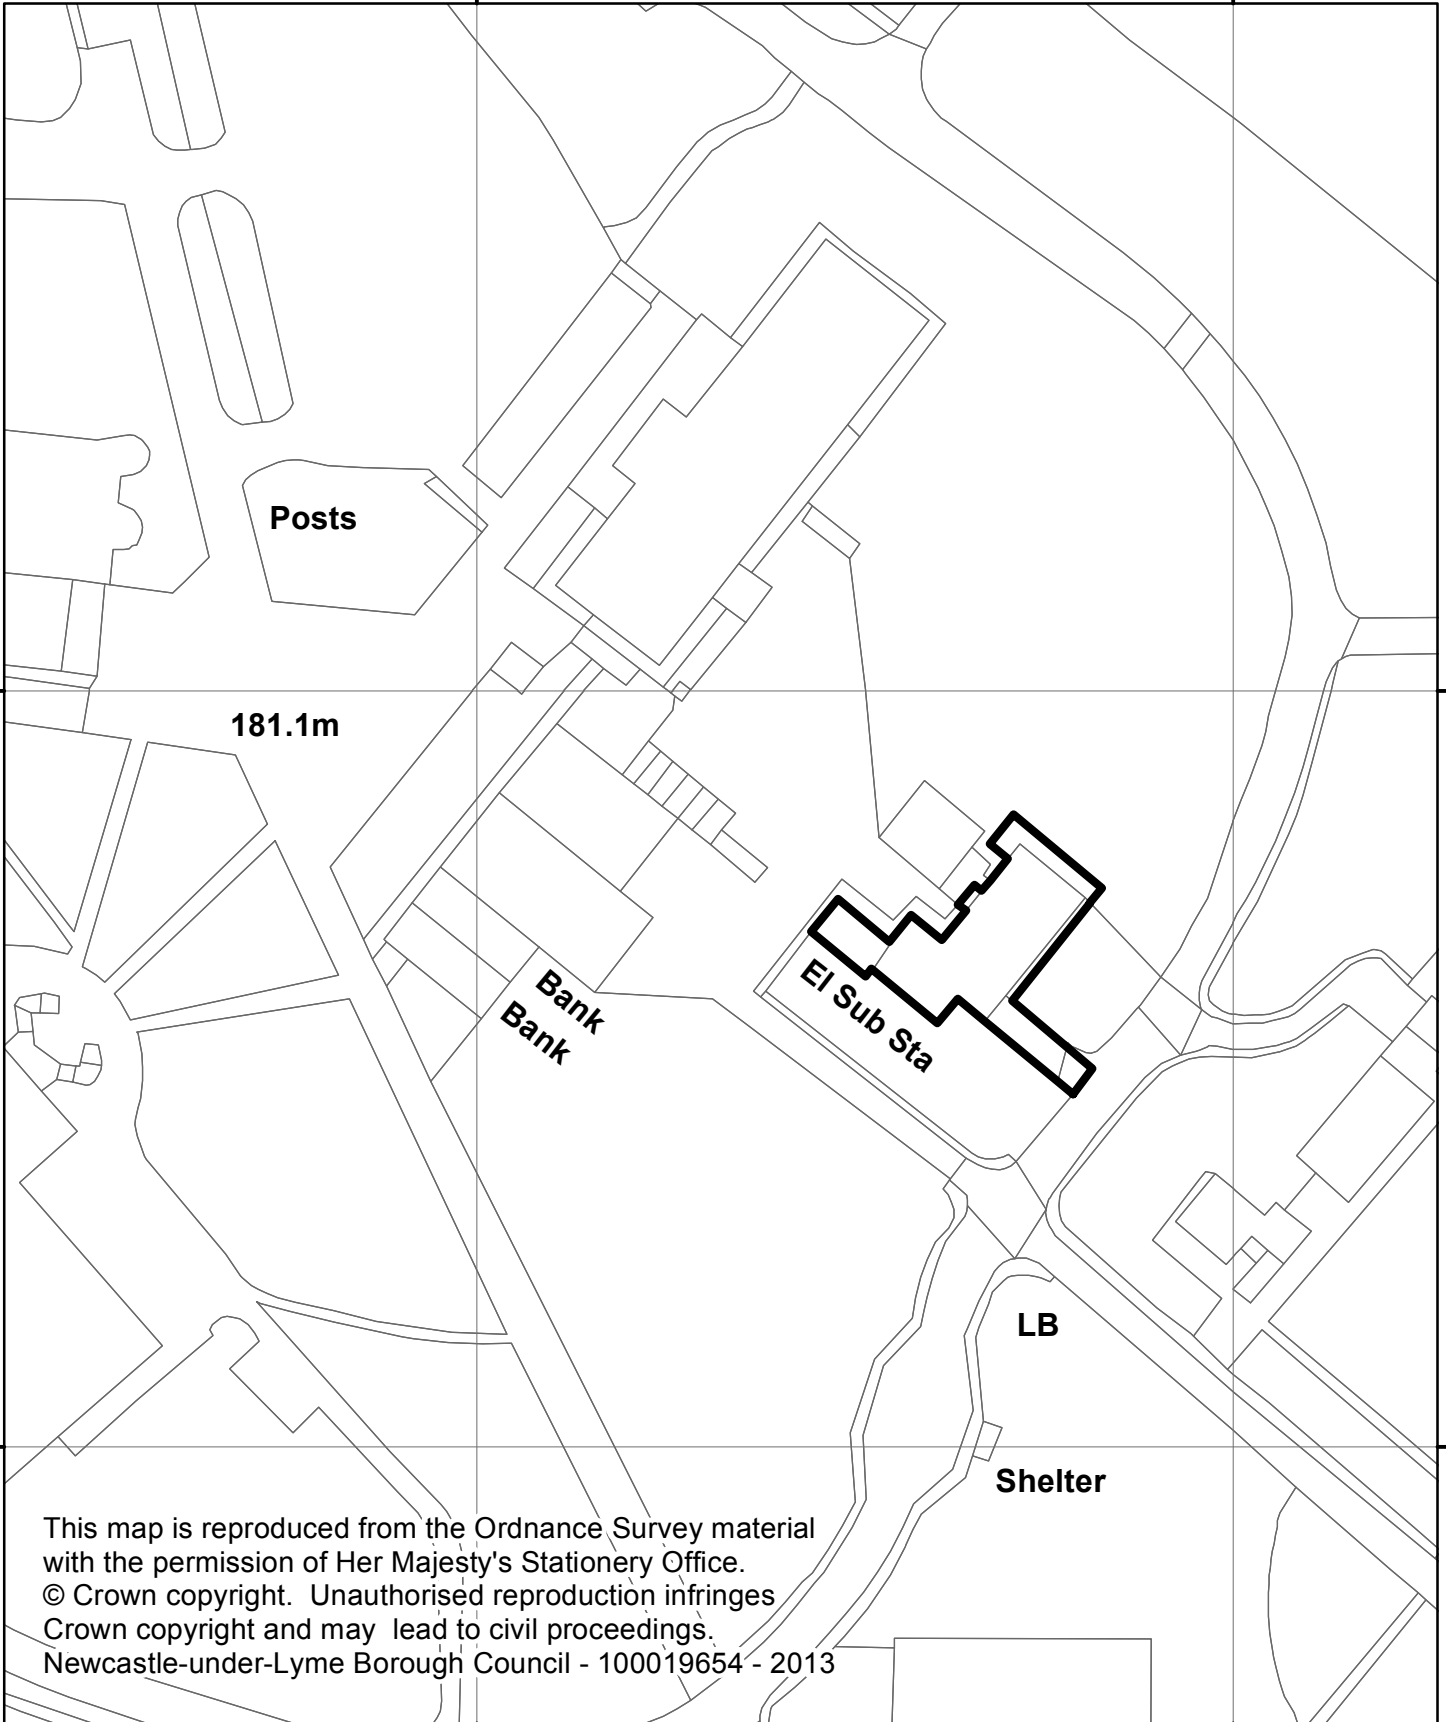

13/00933/FUL
Horwood Boiler House
Keele University

NEWCASTLE-UNDER-LYME
BOROUGH COUNCIL

381900 000000

382000 000000

345000 000000

345000 000000

344900 000000

344900 000000

381900 000000

382000 000000

Newcastle under Lyme Borough Council
Planning & Development Services
Date 21.01.2014

1:1,000